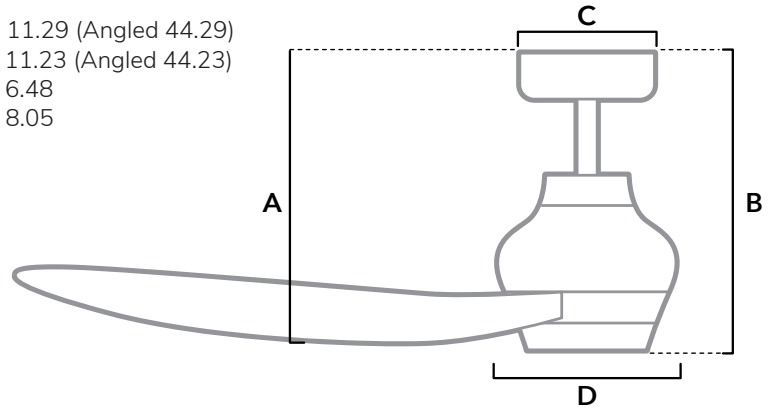

DIMENSIONS

Measured in inches

- A. 11.29 (Angled 44.29)
- B. 11.23 (Angled 44.23)
- C. 6.48
- D. 8.05

52830 | Matte White Body with Matte White Blades

ADDITIONAL FINISHES

52831
Matte Black Body with Matte Black Blades

FAN SPECIFICATIONS

Motor Type	Reversible	Wire Length	Control Type	Downrod	Location	Blade #	Add'l Sizes
DC	YES	32" (24" Downrod)	Handheld Remote	3" Included	Damp	3	60"

AIRFLOW AND LIGHT SPECIFICATIONS

AVG Airflow	Airflow Efficiency	CFM High	Voltage	Bulbs Included	Output Per Bulb	Watts Per Bulb	Bulb Type	Base Type	LED Light Kit	CRI	CCT (Kelvins)	Dimmable
3357	294	5035	120v/60Hz	N/A	N/A	N/A	N/A	N/A	N/A	N/A	N/A	N/A